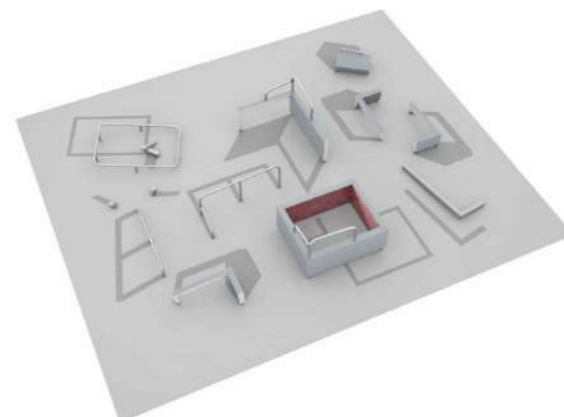

## 081783M Spot S4

Größe: 6,9 x 9,0 m

**Produkte:**  
2 x Dex Step (081700M), Dex Landing (081701M), Dex Beam (081703M), Dex Box (081702M), Rail Line (081710M), Rail Square (081713M), Rail Corner High (081712M), 2 x Vault S (081720M), Vault M (081721M), Vault LXU (081727M), Vault Square U (081728M).