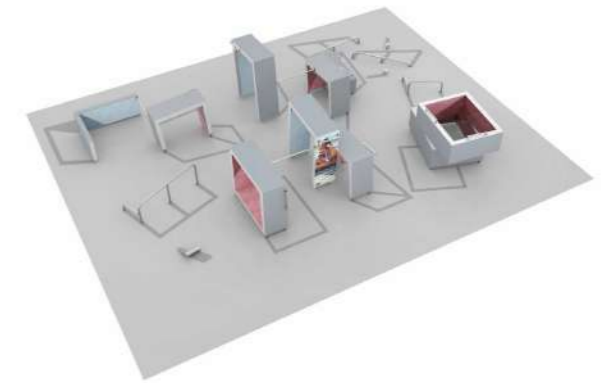

081784M Spot M1

Größe: 8,5 x 11,9 m

Produkte:
Base Double M (081737M), Base L (081732M), Base Frame (081733M), Base Double S1 (081735M), Base M (081731M), Base Pile (081734M), Vault L (081722M), Rail Corner High (081712M), Rail Corner Low (081711M), 2 x Rail Line (081710M), Dex Landing (081701M), 2 x Dex Step (081700M), 3 x Additional Bar Element (910328).