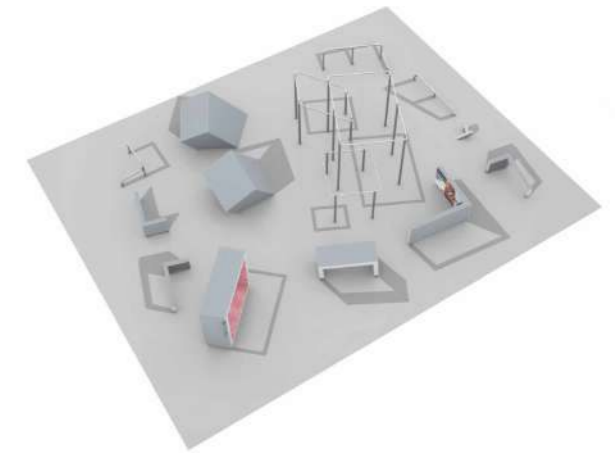

081785M Spot M2

Größe: 11,0 x 12,6 m

Produkte:
Cage M (081751M), Base Frame (081733M), Base S (081730M), Vault L (081722M), 2 x Vault M (081721M), Vault S (081720M), Block M (081741M), Block S (081740M), Rail Corner High (081712M), Rail Corner Low (081711M), Rail Line (081710M), Dex Landing (081701M).