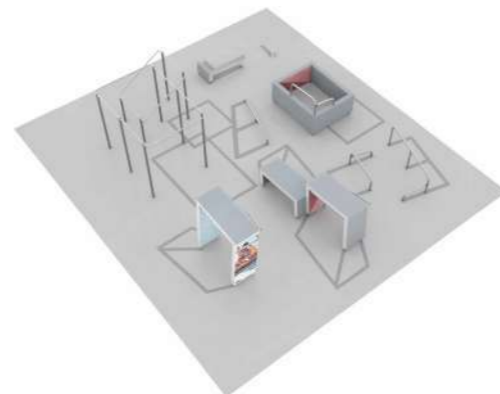

081782M Spot S3

Größe: 7,4 x 9,1 m

Produkte:
Base Double S2 (081736M), Base L (081732M), Vault Square U (081728M), Vault S (081720M), Dex Step (081700M), Cage S (081750M), Rail Corner High (081712M), Rail Corner Low (081711M), Rail Line (081710M).