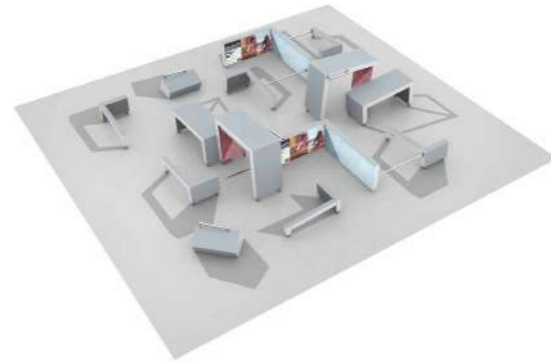

## 081780M Spot S1

Größe: 7,0 x 7,9 m

**Produkte:**  
Base Double S1 (081735M), Base Double S2 (081736M), 2 x Vault L (081722M), 4 x Vault M (081721M), 2 x Vault S (081720M), 2 x Dex Box (081702M), 4x Additional Bar Element (910328).