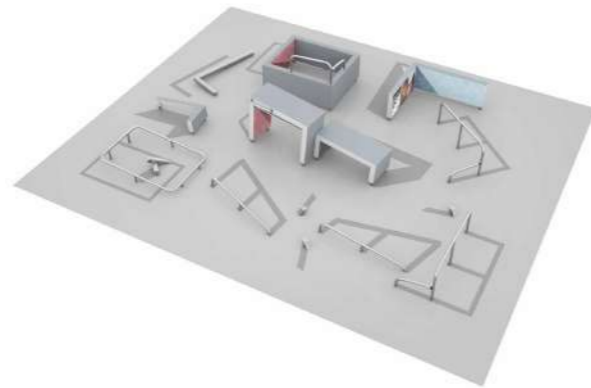

081781M Spot S2

Größe: 7,0 x 9,2 m

Produkte:
Base Double S2 (081736M), Vault Square U (081728M), Vault L (081722M), Vault S (081720M), 2 x Rail Corner High (081712M), Rail Square (081713M), 2 x Rail Line (081710M), 3 x Dex Step (081700M), Dex Beam (081703M), Dex Landing (081701M).